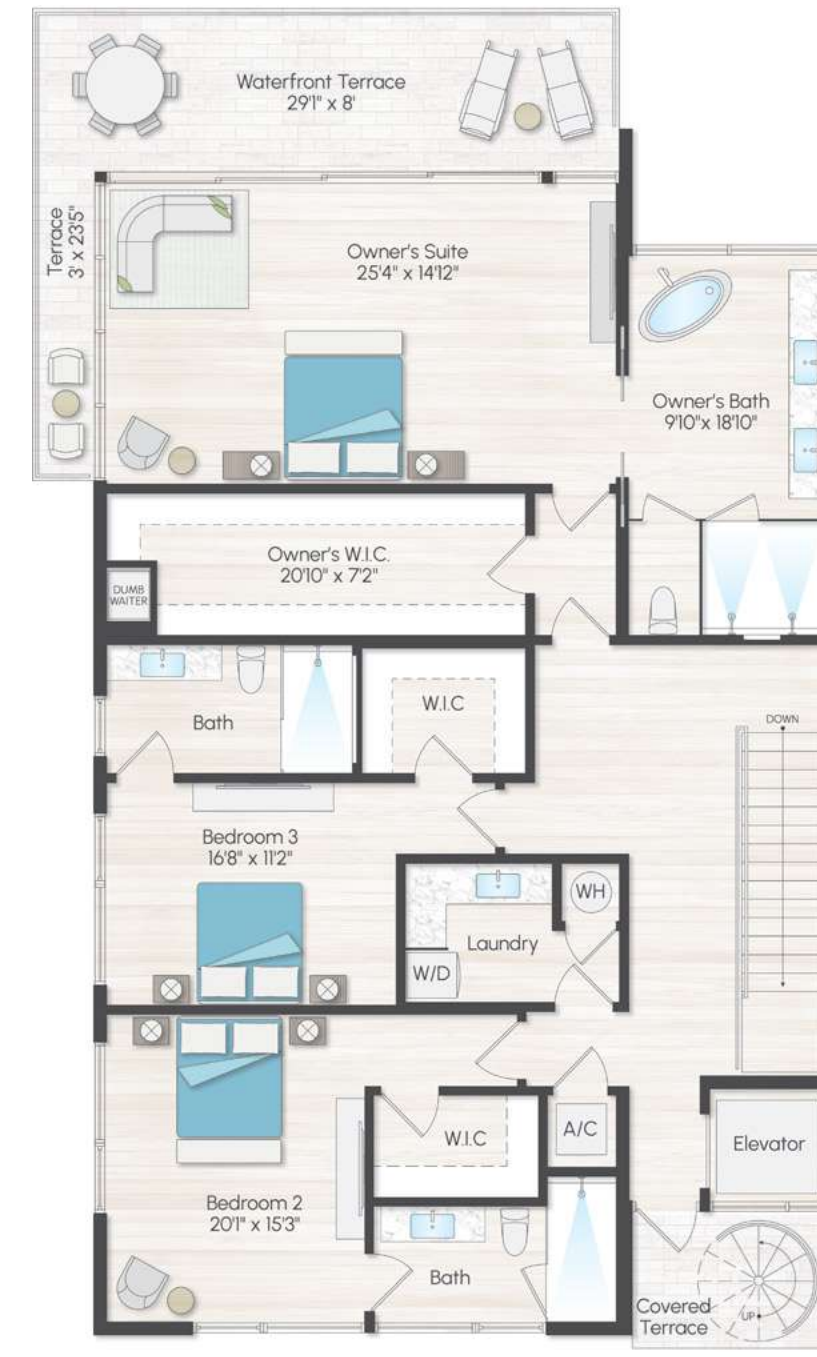

FORTÉ

LUXE

RESIDENCE A

4 BEDROOMS | 4.5 BATHS + STUDY

A/C Living Area: 5,074 SQ. FT.

Terrace Areas: 1,119 SQ. FT.

Rooftop Deck Area: 1,717 SQ. FT.

Garage: 598 SQ. FT.

Total Area: 8,508 SQ. FT.

LEVEL 1

LEVEL 2

LEVEL 3

LEVEL 4