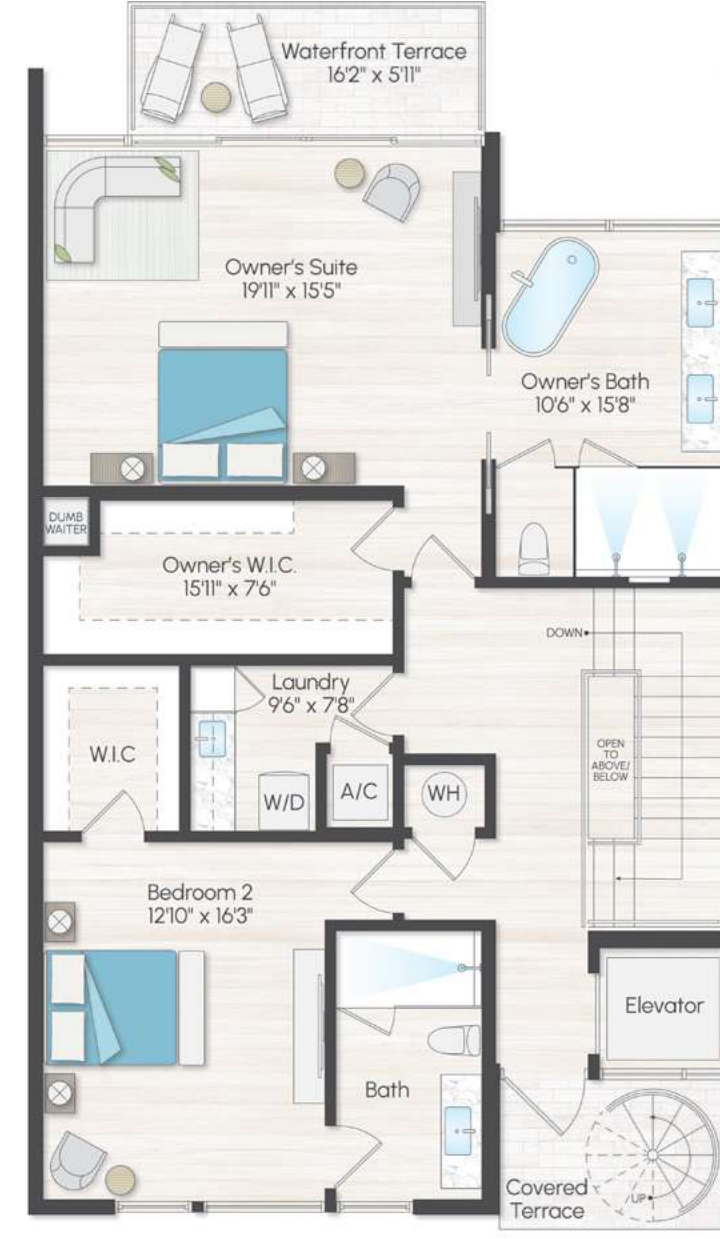

FORTÉ

LUXE

RESIDENCE B

3 BEDROOMS | 3.5 BATHS + STUDY

A/C Living Area: 3,550 SQ. FT.
 Terrace Areas: 545 SQ. FT.
 Rooftop Deck Area: 1,180 SQ. FT.
 Garage: 434 SQ. FT.
Total Area: 5,709 SQ. FT.

LEVEL 1

LEVEL 2

LEVEL 3

LEVEL 4