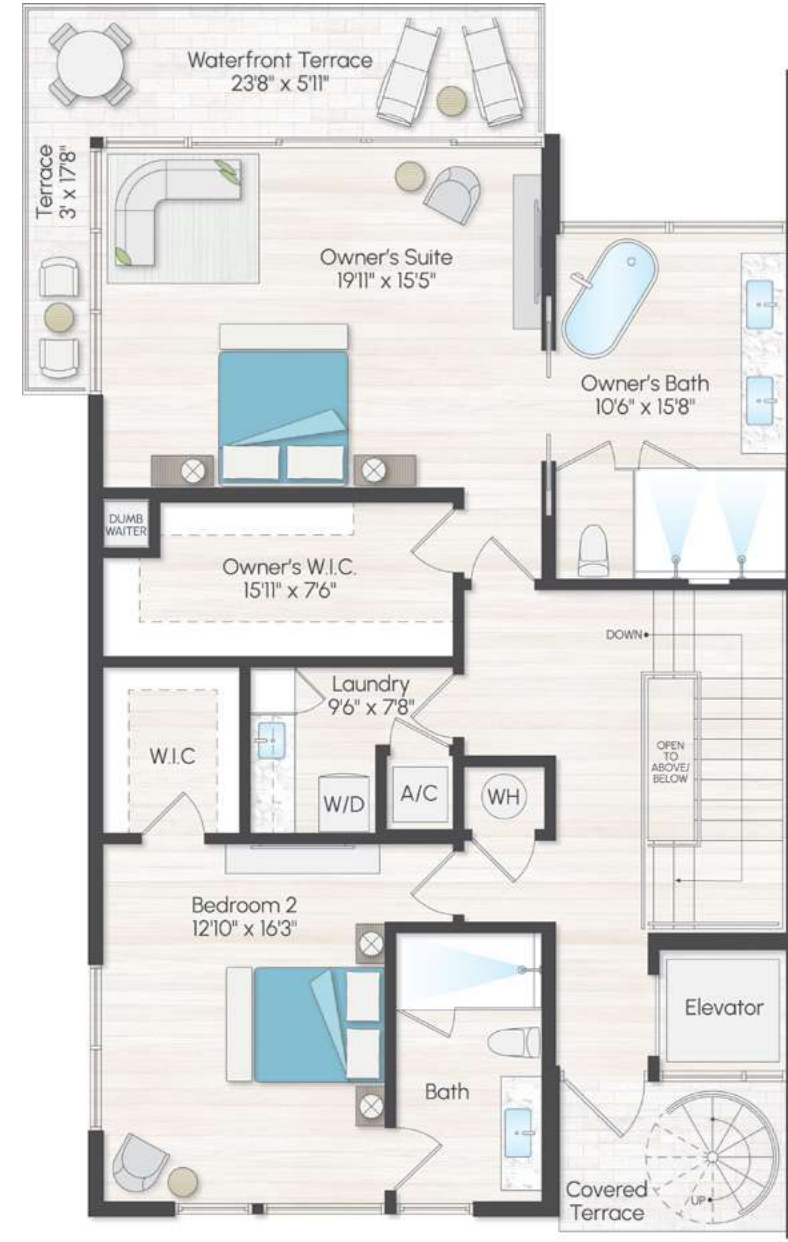

FORTÉ

LUXE

RESIDENCE C

3 BEDROOMS | 3.5 BATHS + STUDY

A/C Living Area: 3,584 SQ. FT.

Terrace Areas: 707 SQ. FT.

Rooftop Deck Area: 1,270 SQ. FT.

Garage: 443 SQ. FT.

Total Area: 6,004 SQ. FT.

LEVEL 1

LEVEL 2

LEVEL 3

LEVEL 4